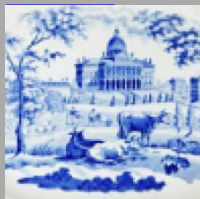

Shape Type
Dinner & Dessert Wares
Pattern Type
Landscapes and Waterscapes
Date
1820-1825
Dimensions

- Height: 14.50 in (36.83 cm)
- Length: 18.50 in (46.99 cm)

Maker
Miles Mason

Description:

An oval sugar box bat-printed in black with a large church, with a bold border of black husks on a pale orange ground. This pattern was never assigned a number. Unmarked.

[BACK TO CATALOG INDEX](#)

Printing on Porcelain 1800-1900

[View All](#)

Landscapes and Waterscapes

[View All](#)

Examples by Maker

[View All](#)

Print Type Indexd