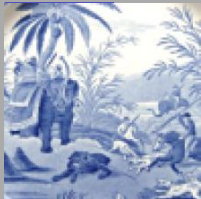

Shape Type

Dinner & Dessert Wares

Pattern Type

Chinese, Asian and Other Exotic Themes

Date

1845-1850

Dimensions

- Length: 9.75 in (24.77 cm)
- Width: 9.75 in (24.77 cm)

Maker

Masons

Maker's Mark:

Printed

[enlarge \[+\]](#)

Description:

An ironstone square shaped dish printed in blue underglaze in the Turner Willow pattern.

[BACK TO CATALOG INDEX](#)

Printing in a single color on earthenware and stoneware 1820-1850

[View All](#)

Chinese, Asian and Other Exotic Themes

[View All](#)

Examples by Maker

[View All](#)

Print Type Indexd

[View All](#)