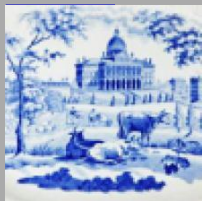

Pattern Type

Landscapes and Waterscapes

Date

1844-1845

Dimensions

- Diameter: 9.25 in (23.50 cm)

Maker

William Smith & Co.

**Maker's Mark:**

Impressed

[enlarge](#) [\[+\]](#)

**Description:**

Plate with molded rim, the center with multicolor printed design depicting West Stow Hall. The engraving signed "Toft & Austin Sc". The scene taken from an engraving by James Duffield Harding after W. Muller. The plate is from a series of views of Baronial Halls made by William Smith & Co. of Stockton on Tees, Yorkshire.  
[BACK TO CATALOG INDEX](#)

Printing in multiple colors

[View All](#)

Landscapes and Waterscapes

[View All](#)

Examples by Maker

[View All](#)

Print Type Indexd

[View All](#)