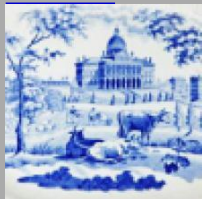

[enlarge \[+\]](#)

Butterfly Border plate with same central print. The Butterfly Border is known with examples impressed "WOOD". This image is from the TCC Pattern and Source Print Database.

Shape Type

Dinner & Dessert Wares

Pattern Type

Landscapes and Waterscapes

Date

1835-1845

Dimensions

- Diameter: 10.50 in (26.67 cm)

Maker

Enoch Wood & Sons

Description:

One of two plates from the Acanthus Scrolls Border Series. The center with multi-plate, multicolor transfer printed landscape in green, brown, yellow, and blue. The multicolor print is known on plates with a different border design known to collectors as the Butterfly Border, and examples are recorded with the impressed mark WOOD.

[BACK TO CATALOG INDEX](#)

Printing in multiple colors

[View All](#)

Landscapes and Waterscapes

[View All](#)

Examples by Maker

[View All](#)

Print Type Indexd