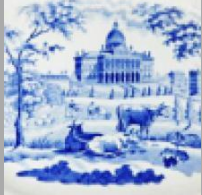

[View PDF](#)

[Underglaze](#)

Printing in a single color on earthenware and stoneware 1780-1820

[Add to My Gallery](#) | [Create an Album](#)

Shape Type

Breakfast & Tea Wares

Pattern Type

Landscapes and Waterscapes

Date

1812-1820

Maker

Robert Hamilton

Description:

A pearlware urn shaped coffee pot printed in blue in the Ruined Castle pattern. Whilst this example is not marked, it is assigned to Hamilton based on the same pattern identified from pieces marked HAMILTON/STOKE.

[BACK TO CATALOG INDEX](#)

Printing in a single color on earthenware and stoneware 1780-1820

[View All](#)

Landscapes and Waterscapes

[View All](#)

Examples by Maker

[View All](#)

Print Type Indexd