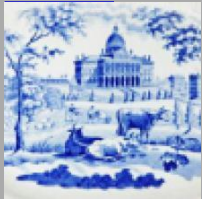

Landscapes and Waterscapes

[View All](#)