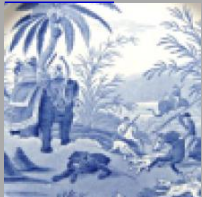

[View PDF](#)

[Underglaze](#)

Printing in a single color on earthenware and stoneware 1780-1820

[Add to My Gallery](#) | [Create an Album](#)

**Additional Image:**

[enlarge](#) [\[+\]](#)

The pattern printed on the coffee pot is shown here on a 7.5 inch plate with an impressed ROGERS mark.

Shape Type

Breakfast & Tea Wares

Pattern Type

Chinese, Asian and Other Exotic Themes

Date

1815-1820

Dimensions

- Height: 11.00 in (27.94 cm)

Maker

John Rogers & Son

**Maker's Mark:**

Impressed

[enlarge](#) [+]

**Description:**

A large earthenware coffee pot printed in blue in the Toy Chinamen pattern. This pattern is found on tea and coffee wares. A teapot with an impressed "ROGERS" mark is known. The pattern consists of two small Chinese figures, one with an umbrella, a small dog, trees and buildings. In the case of the coffee pot, this miniature framed pattern is repeated on the

[expand](#) [+]

[BACK TO CATALOG INDEX](#)

Printing in a single color on earthenware and stoneware 1780-1820

[View All](#)

Chinese, Asian and Other Exotic Themes

[View All](#)

Examples by Maker

[View All](#)