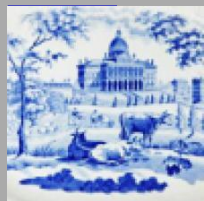

[View PDF](#)

Underglaze

Printing in a single color on earthenware and stoneware 1780-1820

[Add to My Gallery](#) | [Create an Album](#)

Additional Image:

[enlarge](#) [+]

Additional view showing the underside.

Shape Type

Dinner & Dessert Wares
Pattern Type
Landscapes and Waterscapes
Date
1817-1820
Dimensions

- Width: 8.00 in (20.32 cm)

Maker
Unknown

Description:

A handled, molded shell shaped earthenware dessert dish printed in blue with the pattern named Frigate II. Frigates scouted for the fleet, went on commerce-raiding missions and patrols, conveyed messages and dignitaries, and filled in places in the line of ,if there was a shortage of battleships.

[BACK TO CATALOG INDEX](#)

Printing in a single color on earthenware and stoneware 1780-1820

[View All](#)

Landscapes and Waterscapes

[View All](#)

Shipping Series - Maker Unknown

[View All](#)

Examples by Maker