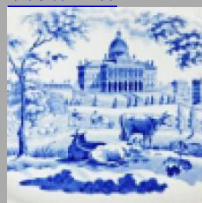

[View PDF](#)

Underglaze

Printing in a single color on earthenware and stoneware 1820-1850

[Add to My Gallery](#) | [Create an Album](#)

Additional Image:

[enlarge](#) [+]

Pattern close-up.

Shape Type

Dinner & Dessert Wares
Pattern Type
Landscapes and Waterscapes
Date
1820-1829
Dimensions

- Diameter: 10.00 in (25.40 cm)

Maker
G.M & C.J. Mason

Maker's Mark:

[enlarge \[+\]](#)

Description:

An earthenware soup dish with a view of Powder Mill, Hastings. The mill was used to make gunpowder and was located near to the site of the Battle of Hastings (1066). This is one of 16 patterns in Mason's Beaded Frame Mark Series, many of which bear the title of the pattern in a beaded frame, hence the series name.

[BACK TO CATALOG INDEX](#)

Printing in a single color on earthenware and stoneware 1820-1850

[View All](#)

Landscapes and Waterscapes

[View All](#)

Examples by Maker

[View All](#)

Print Type Indexd