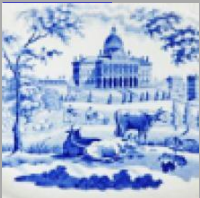

Landscapes and Waterscapes

[View All](#)