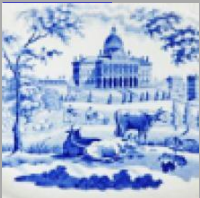

[enlarge](#) [+]

Maker's Mark:

Impressed

[enlarge](#) [+]

Description:

The pattern, one of several in the Romantic Castles Series, is found on dinner ware and in a number of color combinations as well as in a single color. This molded plate with indented edge is printed in blue, green and black. Each shape in the service was printed in a different center pattern. As in any patten series, this border

pattern of scattered

[expand](#) [+]

[BACK TO CATALOG INDEX](#)

Printing in multiple colors

[View All](#)

Landscapes and Waterscapes

[View All](#)

Examples by Maker