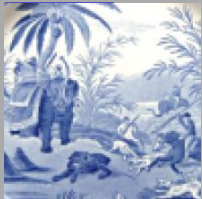

Breakfast & Tea Wares

Pattern Type

Chinese, Asian and Other Exotic Themes

Date

1810-33

Dimensions

- Height: 6.75 in (17.15 cm)

Maker

Spode

Maker's Mark:

Printed

[enlarge](#) [+]

Description:

A bone china teapot with stand in Spode's new oval shape. Printed in royal blue in the Two Temples I pattern with overglaze gilding.

[BACK TO CATALOG INDEX](#)

Printing on porcelain 1800-1900

[View All](#)

Chinese, Asian and Other Exotic Themes

[View All](#)

Examples by Maker

[View All](#)

Print Type Indexd

[View All](#)