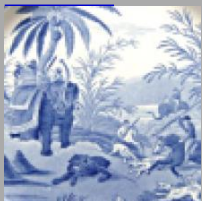

Chinese, Asian and Other Exotic Themes