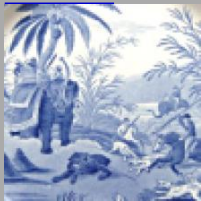

### Description:

A stone china coffee cup London style shape painted in an Imari color pallet with gilded rim. It is Davenport pattern 24 with the assigned name Stork on Fence.

[BACK TO CATALOG INDEX](#)

Printing on porcelain 1800-1900

[View All](#)

Chinese, Asian and Other Exotic Themes

[View All](#)

Examples by Maker

[View All](#)

Printed & Painted

[View All](#)