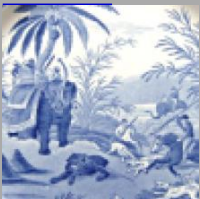

Date

1758-60

Dimensions

- Length: 7.13 in (18.11 cm)

Maker

Worcester

Description:

This rare moulded sauceboat is transfer printed with two chinoiserie waterscapes in the reserves on either side and with a third smaller scene in a reserve below the spout. The decoration within the lip and on the interior base are also printed. Indeed, the only handpainting is the blue outlining of the two narrow moulded panels at the rim and the flowerhead within each. The small
[expand](#) [+]

[BACK TO CATALOG INDEX](#)

Printing on porcelain 1750-1800

[View All](#)

Chinese, Asian and Other Exotic Themes

[View All](#)

Examples by Maker

[View All](#)

Printed & Painted