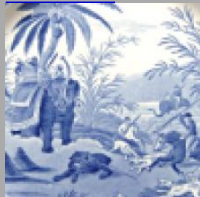

Date

1758-60

Dimensions

- Length: 7.13 in (18.11 cm)

Maker

Worcester

Description:

This rare moulded sauceboat is transfer printed with two chinoiserie waterscapes in the reserves on either side and with a third smaller scene in a reserve below the spout. The decoration within the lip and on the interior base are also printed. Indeed, the only handpainting is the blue outlining of the two narrow moulded panels at the rim and the flowerhead within each. The small *expand* [+]

[BACK TO CATALOG INDEX](#)

Printing on porcelain 1750-1800

[View All](#)

Chinese, Asian and Other Exotic Themes

[View All](#)

Examples by Maker

[View All](#)

Printed & Painted