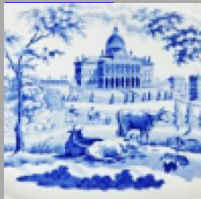

## Description:

A large earthenware platter printed in purple in the Warwick Vase pattern. It is part of a series that varies slightly on nearly every size and shape. It is printed in more than one color including pink, purple and brown. The Warwick Vase pattern commemorates the Greek vase whose ruins were found in Italy in the 2nd century AD.

## BACK TO CATALOG INDEX

Printing in a single color on earthenware and stoneware 1820-1850

[View All](#)

Landscapes and Waterscapes

[View All](#)

Examples by Maker

[View All](#)

Print Type Indexd