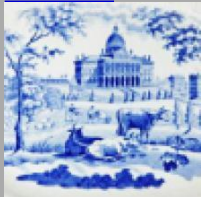

Shape Type

Dinner & Dessert Wares

Pattern Type

Landscapes and Waterscapes

Date

1820-1846

Dimensions

- Height: 3.00 in (7.62 cm)
- Length: 5.75 in (14.61 cm)
- Width: 4.75 in (12.07 cm)

Maker

Enoch Wood & Sons

**Description:**

An earthenware gravy tureen lid printed in blue with the named view Rivenhall Place, Essex. This scene was also printed on a 2.5 inch footed syllabub cup (shown below), an 8 inch sauce tureen; as a side view on a 9.5 inch square vegetable dish, a 9 inch square bowl, a 10.5 inch vegetable dish, a 9.5 inch square vegetable dish with a cover,

*expand* [+]

[BACK TO CATALOG INDEX](#)

Printing in a single color on earthenware and stoneware 1820-1850

[View All](#)

Landscapes and Waterscapes

[View All](#)

Grapevine Border - Enoch Wood & Sons

[View All](#)