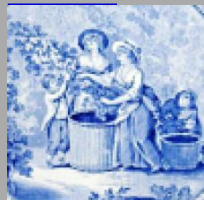

Reverse side of jug.

[enlarge](#) [+]

Hand painted inscription on the front of the jug.

Shape Type

Miscellaneous

Pattern Type

Genre Scenes

Date

1824

Maker

Unknown

Description:

Pearlware jug, with copper lustre band at the rim and printed in purple with rural scenes. On one side is a farmyard scene with a field worker and a milkmaid going about their work as two children walk away, on the other side a seated man relaxes smoking a pipe while a small boy with a stick and hoop approaches. The front has a painted

[expand](#) [+]

[BACK TO CATALOG INDEX](#)

Printing on Earthenware and Stoneware 1800-1900

[View All](#)

Genre Scenes

[View All](#)

Examples by Maker

[View All](#)