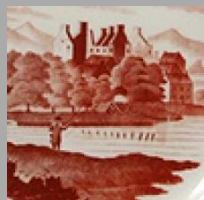

Reverse side of jug.

[enlarge](#) [+]

Hand painted inscription on the front of the jug.

Shape Type

Miscellaneous

Pattern Type

Genre Scenes

Date

1824

Maker

Unknown

Description:

Pearlware jug, with copper lustre band at the rim and printed in purple with rural scenes. On one side is a farmyard scene with a field worker and a milkmaid going about their work as two children walk away, on the other side a seated man relaxes smoking a pipe while a small boy with a stick and hoop approaches. The front has a painted

[expand](#) [+]

[BACK TO CATALOG INDEX](#)

Printing on Earthenware and Stoneware 1800-1900

[View All](#)

Genre Scenes

[View All](#)

Examples by Maker

[View All](#)