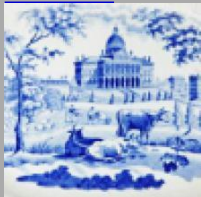

Landscapes and Waterscapes

[View All](#)