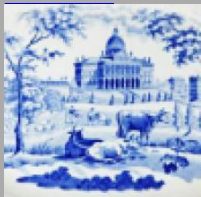

[enlarge \[+\]](#)

The front of the jug with painted gold embellishment and two black spots.

Shape Type

Breakfast & Tea Wares

Pattern Type

Landscapes and Waterscapes

Date

1810-1812

### **Description:**

Hard paste porcelain jug bat-printed in gold with a rural scene of buildings and horse riders, on the other side is a print of Llangollen Church. The collar of the jug is painted with pink roses, gold rim and other embellishment, unmarked.

[BACK TO CATALOG INDEX](#)

Printing on Porcelain 1800-1900

[View All](#)

Landscapes and Waterscapes

[View All](#)

Examples by Maker

[View All](#)

Printed & Painted