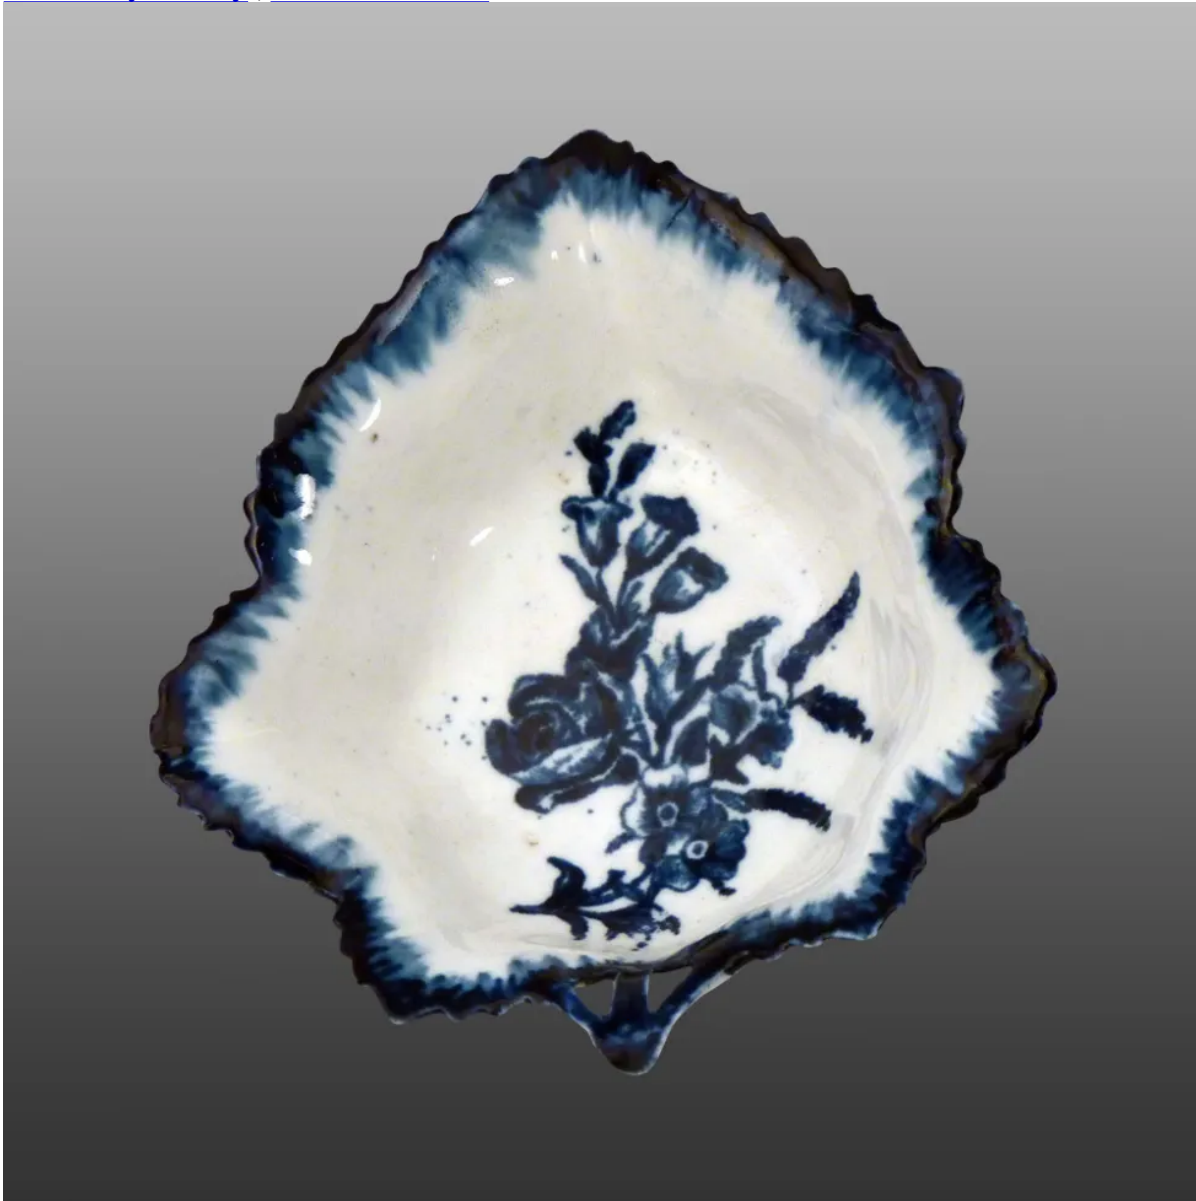

[View PDF](#)

[Underglaze](#)

[Printing on porcelain 1750-1800](#)

[Add to My Gallery](#) | [Create an Album](#)

Shape Type

Dinner & Dessert Wares

Pattern Type

Plants

Date

1770-1772

Maker

Derby

Description:

This Derby porcelain pickle leaf dish has a characteristic triple stalk handle in a triangular format that appears to be unique to Derby. This form of dish was made in a number of sizes. It is printed with a floral spray and the serrated edge and handle are picked out in blue.

[BACK TO CATALOG INDEX](#)

Printing on porcelain 1750-1800

[View All](#)

Plants

[View All](#)

Examples by Maker

[View All](#)

Print Type Indexd