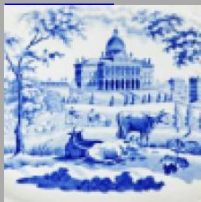

Landscapes and Waterscapes
[View All](#)