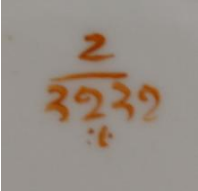

Shape Type

Breakfast & Tea Wares

Pattern Type

Plants

Date

1845-1855

Dimensions

- Height: 12.00 in (30.48 cm)

Maker

John Ridgway

Maker's Mark:

Painted

[enlarge](#) [+]

Description:

A large porcelain coffee pot printed in black and yellow with overglaze painting of the flowers with pink and yellow. This piece is attributed to John Ridgway, Cauldon Place Works at Shelton (Hanley) based on the pattern number 2/3232 painted on the piece. It was probably part of a tea and coffee service. According to Geoffrey Godden, Ridgway used a numbering system of 2/1-9999