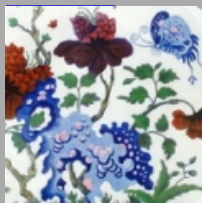

Date

1808-1820

Dimensions

- Diameter: 9.38 in (23.83 cm)

Maker

Josiah Wedgwood & Sons

Description:

A round earthenware plate printed in brown underglaze and enameled overglaze in the Cryxa, also known as Chrysanthemum pattern No. 5. Gild decoration has been added. The pattern was first introduced in 1808.

[BACK TO CATALOG INDEX](#)

Printing in a single color on earthenware and stoneware 1780-1820

[View All](#)

Plants

[View All](#)

Examples by Maker

[View All](#)

Printed & Painted