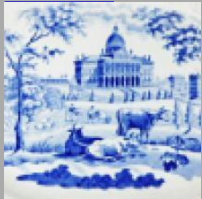

[enlarge \[+\]](#)

Description:

An earthenware plate printed in multiple colors with a waterscape pattern, one of several different center patterns all produced with the name Wisconsin. The Brownfield & Sons ad in the Pottery Gazette 1884 featured the Wisconsin pattern on a plain jug shape. One-color and multicolor versions--some with painted colors added--of this design were produced. A printed and painted version on a cup and saucer
[expand \[+\]](#)

[BACK TO CATALOG INDEX](#)

Printing in multiple colors

[View All](#)

Landscapes and Waterscapes

[View All](#)

Examples by Maker

[View All](#)

Print Type Indexd