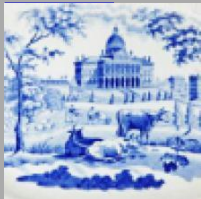

Shape Type

Dinner & Dessert Wares

Pattern Type

Landscapes and Waterscapes

Date

1820-1825

Dimensions

- Height: 14.50 in (36.83 cm)
- Length: 18.50 in (46.99 cm)

Maker

Miles Mason

Description:

An oval sugar box bat-printed in black with a large church, with a bold border of black husks on a pale orange ground. This pattern was never assigned a number. Unmarked.

[BACK TO CATALOG INDEX](#)

Printing on Porcelain 1800-1900

[View All](#)

Landscapes and Waterscapes

[View All](#)

Examples by Maker

[View All](#)

Print Type Indexd

[View All](#)