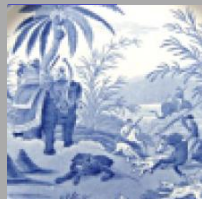

Shape Type

Dinner & Dessert Wares

Pattern Type

Chinese, Asian and Other Exotic Themes

Date

1845-1850

Dimensions

- Length: 9.75 in (24.77 cm)
- Width: 9.75 in (24.77 cm)

Maker

Masons

Maker's Mark:

Printed

[enlarge \[+\]](#)

Description:

An ironstone square shaped dish printed in blue underglaze in the Turner Willow pattern.

[BACK TO CATALOG INDEX](#)

Printing in a single color on earthenware and stoneware 1820-1850

[View All](#)

Chinese, Asian and Other Exotic Themes

[View All](#)

Examples by Maker

[View All](#)

Print Type Indexd

[View All](#)