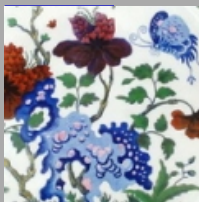

## Description:

Transfer printed and hand coloured dust pressed tile with a Rose, Shamrock, Thistle and Daffodil in a square with crowns at the corners, printed in brown with polychrome tinting on off white. The design is likely to have been introduced to celebrate the Golden Jubilee of Queen Victoria in 1887.

[BACK TO CATALOG INDEX](#)

Victorian Tiles

[View All](#)

Plants

[View All](#)

Examples by Maker

[View All](#)

Printed & Painted