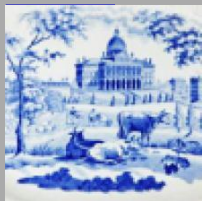

Landscapes and Waterscapes

Date

1844-1845

Dimensions

- Diameter: 9.25 in (23.50 cm)

Maker

William Smith & Co.

**Maker's Mark:**

Impressed

[enlarge](#) [+]

**Description:**

Plate with molded rim, the center with multicolor printed design depicting West Stow Hall. The engraving signed "Toft & Austin Sc". The scene taken from an engraving by James Duffield Harding after W. Muller. The plate is from a series of views of Baronial Halls made by William Smith & Co. of Stockton on Tees, Yorkshire.  
[BACK TO CATALOG INDEX](#)

Printing in multiple colors

[View All](#)

Landscapes and Waterscapes

[View All](#)

Examples by Maker

[View All](#)

Print Type Indexd

[View All](#)