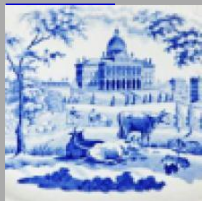

Landscapes and Waterscapes

[View All](#)