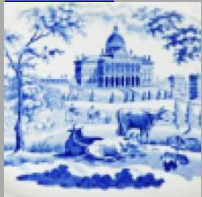

[enlarge \[+\]](#)

Butterfly Border plate with same central print. The Butterfly Border is known with examples impressed "WOOD". This image is from the TCC Pattern and Source Print Database.

Shape Type

Dinner & Dessert Wares

Pattern Type

Landscapes and Waterscapes

Date

1835-1845

Dimensions

- Diameter: 10.50 in (26.67 cm)

Maker

Enoch Wood & Sons

Description:

One of two plates from the Acanthus Scrolls Border Series. The center with multi-plate, multicolor transfer printed landscape in green, brown, yellow, and blue. The multicolor print is known on plates with a different border design known to collectors as the Butterfly Border, and examples are recorded with the impressed mark WOOD.

[BACK TO CATALOG INDEX](#)

Printing in multiple colors

[View All](#)

Landscapes and Waterscapes

[View All](#)

Examples by Maker

[View All](#)

Print Type Indexd