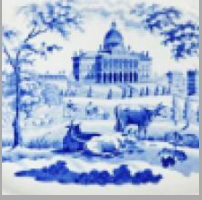

[View PDF](#)

[Underglaze](#)

Printing in a single color on earthenware and stoneware 1780-1820

[Add to My Gallery](#) | [Create an Album](#)

Shape Type

Breakfast & Tea Wares

Pattern Type

Landscapes and Waterscapes

Date

1812-1820

Maker

Robert Hamilton

Description:

A pearlware urn shaped coffee pot printed in blue in the Ruined Castle pattern. Whilst this example is not marked, it is assigned to Hamilton based on the same pattern identified from pieces marked HAMILTON/STOKE.

[BACK TO CATALOG INDEX](#)

Printing in a single color on earthenware and stoneware 1780-1820

[View All](#)

Landscapes and Waterscapes

[View All](#)

Examples by Maker

[View All](#)

Print Type Indexd