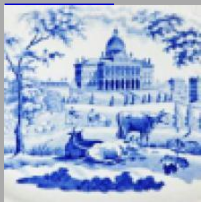

Shape Type

Dinner & Dessert Wares
Pattern Type
Landscapes and Waterscapes
Date
1820 - 1846
Dimensions

- Length: 9.00 in (22.86 cm)
- Width: 9.00 in (22.86 cm)

Maker
Enoch Wood & Sons

Maker's Mark:

Printed
[enlarge](#) [+]

Description:

A square earthenware serving dish printed in blue with the pattern name Bedfords Essex printed on the reverse. The view is based on a print from John Preston Neale's *Views of the Seats of Noblemen and Gentlemen in England and Wales, Scotland and Ireland*. This estate north of Romford in Essex was bought by John Heaton in the late 18th century. He had the *expand* [+]

[BACK TO CATALOG INDEX](#)

Printing in a single color on earthenware and stoneware 1820-1850

[View All](#)

Landscapes and Waterscapes

[View All](#)

Grapevine Border - Enoch Wood & Sons

[View All](#)

Examples by Maker