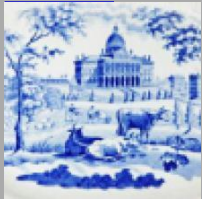

Landscapes and Waterscapes

Date

1780-1790

Dimensions

- Diameter: 9.50 in (24.13 cm)

Maker

Maker Unknown possibly Wedgwood

## Description:

A creamware dinner plate printed overglaze in red in a pattern known as Corinthian Ruins. The rim has been enamel decorated in a ribbon and tassel motif.

[BACK TO CATALOG INDEX](#)

Printing on Earthenware and Stoneware 1750-1800

[View All](#)

Landscapes and Waterscapes

[View All](#)

Examples by Maker

[View All](#)

Print Type Indexd

[View All](#)