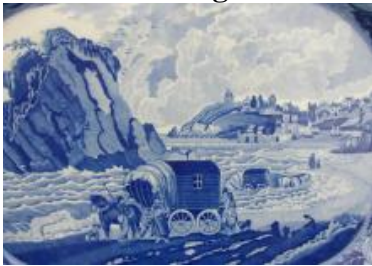

[View PDF](#)

[Underglaze](#)

Printing in a single color on earthenware and stoneware 1820-1850

[Add to My Gallery](#) | [Create an Album](#)

**Additional Image:**

[enlarge](#) [+]

Pattern close-up.

Shape Type

Dinner & Dessert Wares

Pattern Type

Landscapes and Waterscapes

Date  
1820-30  
Dimensions

- Length: 19.00 in (48.26 cm)

Maker  
Minton

**Description:**

An earthenware platter printed in blue in the Monk's Rock Series, Tenby pattern. Minton designed the pattern from a scene depicted in Middiman's "Select Views of Great Britain" published in 1813. The large rock, also known by the Norse name Giltar or Gildar, is commonly called Monk's Rock, due probably to an association with a Benedictine priory on nearby Caldey Island. Tenby is a *expand* [+]

[BACK TO CATALOG INDEX](#)

Printing in a single color on earthenware and stoneware 1820-1850

[View All](#)

Landscapes and Waterscapes

[View All](#)

Examples by Maker

[View All](#)

Print Type Indexd