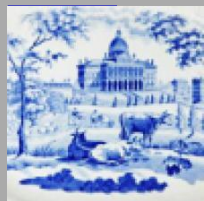

[View PDF](#)

Underglaze

Printing in a single color on earthenware and stoneware 1780-1820

[Add to My Gallery](#) | [Create an Album](#)

Additional Image:

[enlarge](#) [\[+\]](#)

Additional view showing the underside.

Shape Type

Dinner & Dessert Wares
Pattern Type
Landscapes and Waterscapes
Date
1817-1820
Dimensions

- Width: 8.00 in (20.32 cm)

Maker
Unknown

Description:

A handled, molded shell shaped earthenware dessert dish printed in blue with the pattern named Frigate II. Frigates scouted for the fleet, went on commerce-raiding missions and patrols, conveyed messages and dignitaries, and filled in places in the line of ,if there was a shortage of battleships.

[BACK TO CATALOG INDEX](#)

Printing in a single color on earthenware and stoneware 1780-1820

[View All](#)

Landscapes and Waterscapes

[View All](#)

Shipping Series - Maker Unknown

[View All](#)

Examples by Maker