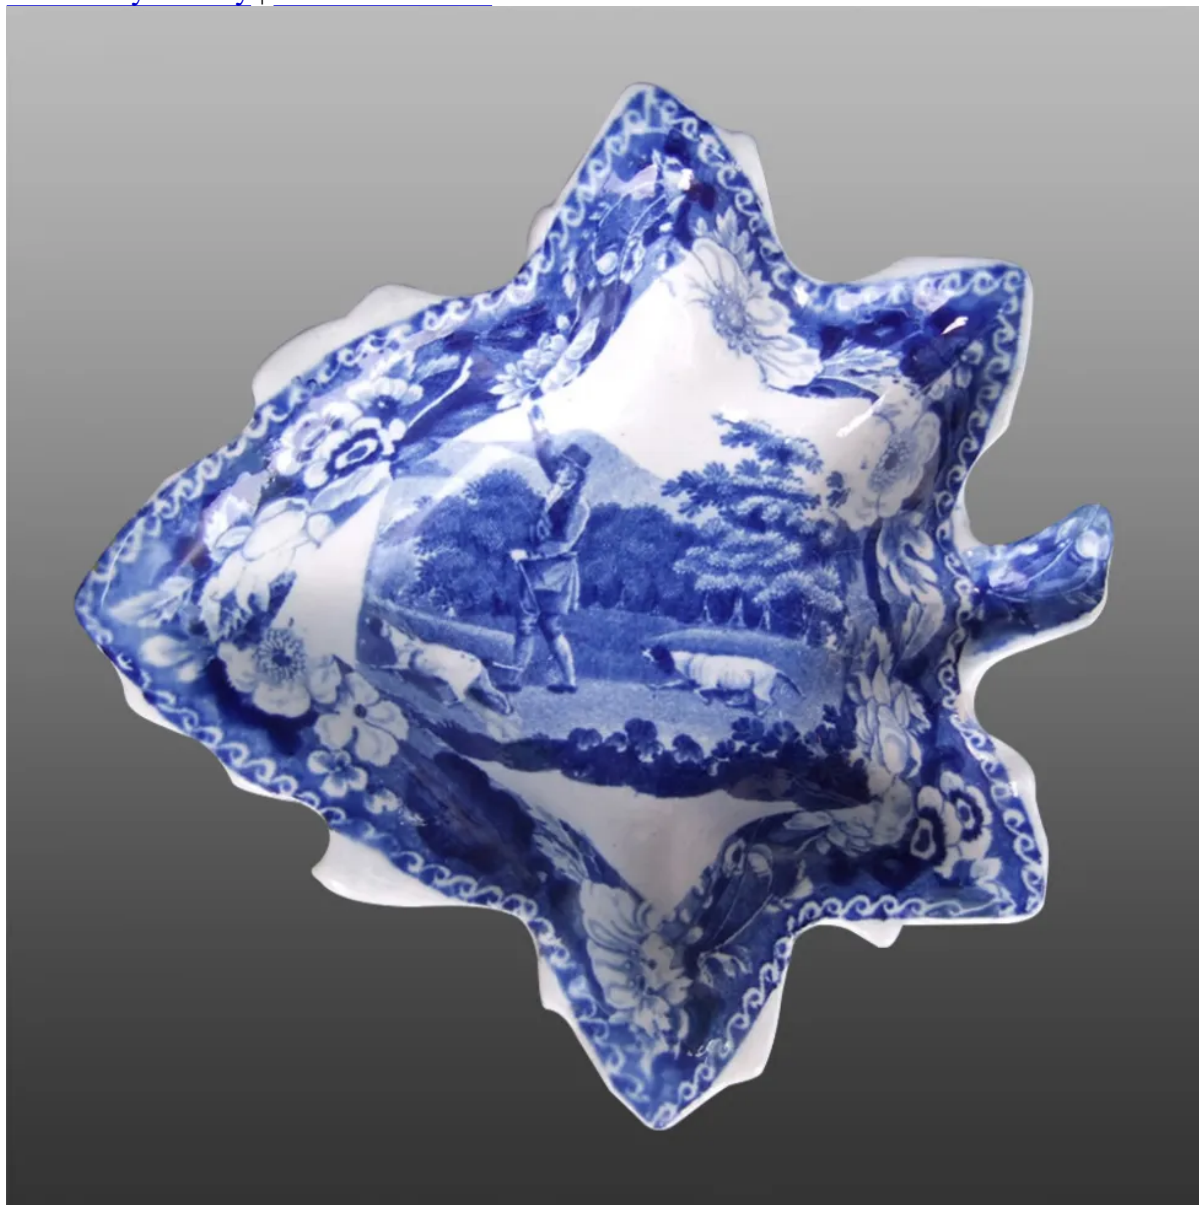

[View PDF](#)

[Underglaze](#)

Printing in a single color on earthenware and stoneware 1820-1850

[Add to My Gallery](#) | [Create an Album](#)

Shape Type

Dinner & Dessert Wares

Pattern Type

Genre Scenes

Date

1820-30

Dimensions

- Length: 6.00 in (15.24 cm)

Maker

Unknown

Description:

An earthenware pickle dish printed in blue with part of the main Gamekeeper pattern. The Goodwood House, Sussex portion of the pattern has been omitted.

[BACK TO CATALOG INDEX](#)

Printing in a single color on earthenware and stoneware 1820-1850

[View All](#)

Genre Scenes

[View All](#)

Examples by Maker

[View All](#)

Print Type Indexd