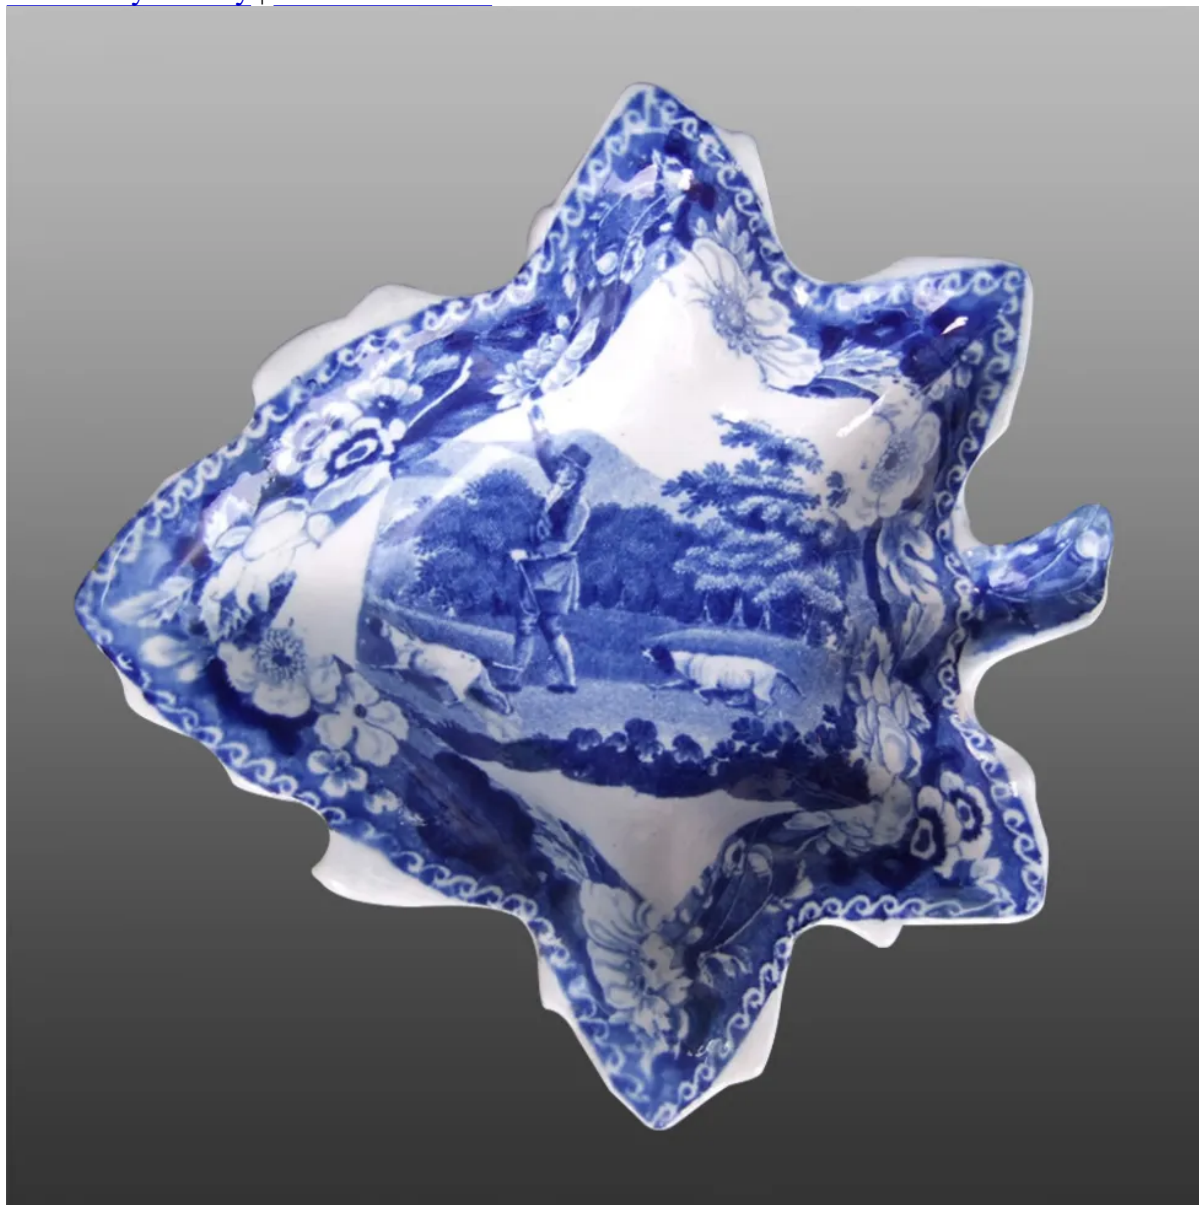

[View PDF](#)

[Underglaze](#)

Printing in a single color on earthenware and stoneware 1820-1850

[Add to My Gallery](#) | [Create an Album](#)

Shape Type

Dinner & Dessert Wares

Pattern Type

Genre Scenes

Date

1820-30

Dimensions

- Length: 6.00 in (15.24 cm)

Maker

Unknown

**Description:**

An earthenware pickle dish printed in blue with part of the main Gamekeeper pattern. The Goodwood House, Sussex portion of the pattern has been omitted.

[BACK TO CATALOG INDEX](#)

Printing in a single color on earthenware and stoneware 1820-1850

[View All](#)

Genre Scenes

[View All](#)

Examples by Maker

[View All](#)

Print Type Indexd