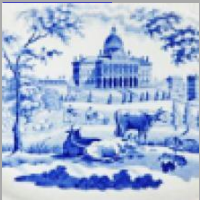

Landscapes and Waterscapes

[View All](#)