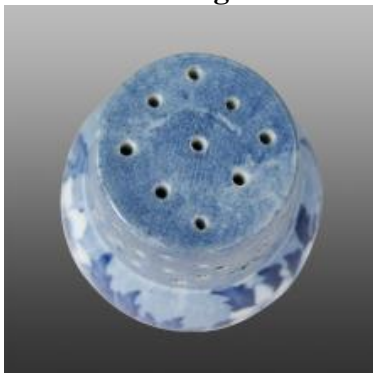

[View PDF](#)

Underglaze

Printing in a single color on earthenware and stoneware 1780-1820

[Add to My Gallery](#) | [Create an Album](#)

Additional Image:

[enlarge](#) [\[+\]](#)

Overhead view of the pepper pot.

Shape Type

Dinner & Dessert Wares

Pattern Type

Plants

Date

1800-1820

Dimensions

- Height: 4.00 in (10.16 cm)

Maker

John Rogers & Son

Description:

An earthenware pepper pot printed in the floral design used in the border for Rogers' Elephant pattern.

[BACK TO CATALOG INDEX](#)

Printing in a single color on earthenware and stoneware 1780-1820