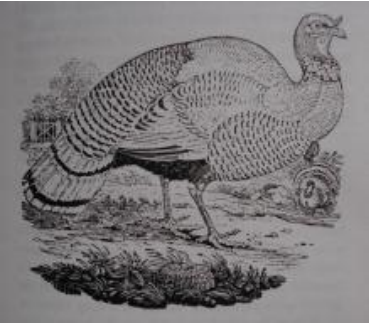

[View PDF](#)

Underglaze

Printing in a single color on earthenware and stoneware 1780-1820

[Add to My Gallery](#) | [Create an Album](#)

**Pattern**

[enlarge](#) [+]

## Source

[enlarge](#) [+]

## Source Description:

From: A General History of Quadrupeds Title: The Turkey Artist: Bewick, Thomas Engraver / Plate Maker: Bewick, Thomas Print Date: 1797

Shape Type

Breakfast & Tea Wares

Pattern Type

Animals

Date

1810-1820

Dimensions

- Diameter: 5.25 in (13.34 cm)

Maker

Don Pottery