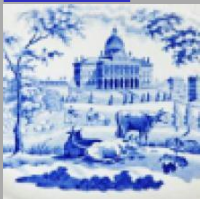

[enlarge \[+\]](#)

Description:

A single indented earthenware plate. The pattern is named Villa in the Regent's Park, London, a title taken from the source print shown below and appearing on the printed mark.

[BACK TO CATALOG INDEX](#)

Printing in a single color on earthenware and stoneware 1820-1850

[View All](#)

Landscapes and Waterscapes

[View All](#)

Regents Park - Adams

[View All](#)

Examples by Maker