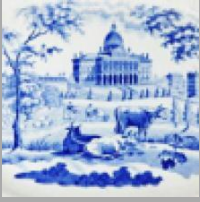

## Maker's Mark:

Printed

[enlarge \[+\]](#)

**Description:**

A single indented earthenware plate. The pattern is named Villa in the Regent's Park, London, a title taken from the source print shown below and appearing on the printed mark.

[BACK TO CATALOG INDEX](#)

Printing in a single color on earthenware and stoneware 1820-1850

[View All](#)

Landscapes and Waterscapes

[View All](#)

Regents Park - Adams

[View All](#)

Examples by Maker