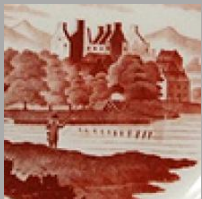

Printing on Earthenware and Stoneware 1800-1900

[View All](#)