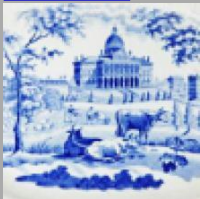

[enlarge \[+\]](#)

Description:

This large aesthetic movement earthenware plate is printed in dark brown. The border design features a double row of geometric shapes along the rim and, in the center, wildflowers and blooming Orchids surrounding two cartouches; one of St. Peters in Rome and another of Arc Du Carousel in Paris. The Basilica of Saint Peter is the most prominent building inside the Vatican City and built
[expand \[+\]](#)

[BACK TO CATALOG INDEX](#)

Printing in a single color on earthenware and stoneware 1850-1900

[View All](#)

Landscapes and Waterscapes

[View All](#)

The World - Wallis Gimson

[View All](#)

Examples by Maker