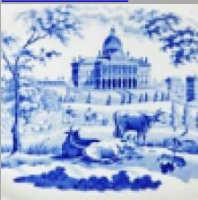

[enlarge \[+\]](#)

Description:

An octagonal aesthetic movement earthenware plate printed in dark brown with under glaze color painting in shades of fuchsia or red, golden yellow, green and blue. The border pattern features a double row of geometric designs along the rim and the central pattern consists of wildflowers and blooming orchids surrounding two cartouches; one of Holy Trinity at Stratford - upon - Avon and another [expand \[+\]](#)

[BACK TO CATALOG INDEX](#)

Printing in a single color on earthenware and stoneware 1850-1900

[View All](#)

Landscapes and Waterscapes

[View All](#)

The World - Wallis Gimson

[View All](#)

Examples by Maker