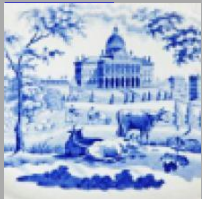

[enlarge](#) [+]

**Description:**

An aesthetic movement earthenware platter printed in dark brown. The pattern features exotic blooming orchids and wildflowers mixed with fern fronds and includes two cartouches; one of the Parliament Buildings in Ottawa and another with Notre Dame in Montreal. Notre-Dame Basilica is a basilica in the historic district of Montreal Canada. The church's Gothic revival architecture is among the most dramatic in the world; its *expand* [+]

**BACK TO CATALOG INDEX**

Printing in a single color on earthenware and stoneware 1850-1900

[View All](#)

Landscapes and Waterscapes

[View All](#)

The World - Wallis Gimson

[View All](#)

Examples by Maker