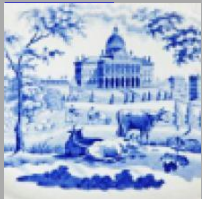

[enlarge](#) [\[+\]](#)

Description:

An aesthetic movement earthenware platter printed in dark brown. The pattern features exotic blooming orchids and wildflowers mixed with fern fronds and includes two cartouches; one of the Parliament Buildings in Ottawa and another with Notre Dame in Montreal. Notre-Dame Basilica is a basilica in the historic district of Montreal Canada. The church's Gothic revival architecture is among the most dramatic in the world; its [expand](#) [\[+\]](#)

BACK TO CATALOG INDEX

Printing in a single color on earthenware and stoneware 1850-1900

[View All](#)

Landscapes and Waterscapes

[View All](#)

The World - Wallis Gimson

[View All](#)

Examples by Maker