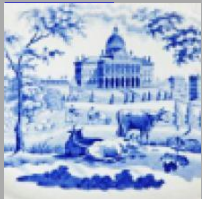

[enlarge](#) [\[+\]](#)

Description:

An aesthetic movement earthenware platter printed in dark brown. The pattern features exotic blooming orchids and wildflowers mixed with fern fronds and includes two cartouches; one of the Parliament Buildings in Ottawa and another with Notre Dame in Montreal. Notre-Dame Basilica is a basilica in the historic district of Montreal Canada. The church's Gothic revival architecture is among the most dramatic in the world; its [expand](#) [\[+\]](#)

[BACK TO CATALOG INDEX](#)

Printing in a single color on earthenware and stoneware 1850-1900

[View All](#)

Landscapes and Waterscapes

[View All](#)

The World - Wallis Gimson

[View All](#)

Examples by Maker