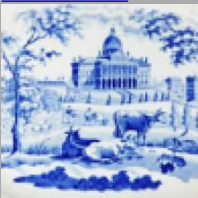

[enlarge \[+\]](#)

Description:

An octagonal aesthetic movement earthenware plate printed in dark brown. The plate is further enhanced by underglaze painting in shades of fuchsia or red, golden yellow, green and blue. The border features a double row of geometric shapes along the rim and the central pattern consists of wildflowers and blooming orchids surrounding two cartouches; one of The Rialto Bridge in Venice and another of *expand [+]*

[BACK TO CATALOG INDEX](#)

Printing in a single color on earthenware and stoneware 1850-1900

[View All](#)

Landscapes and Waterscapes

[View All](#)

The World - Wallis Gimson

[View All](#)

Examples by Maker