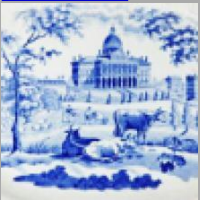

[View PDF](#)

Underglaze

Printing in multiple colors

[Add to My Gallery](#) | [Create an Album](#)

Additional Image:

[enlarge \[+\]](#)

Shown here is another version of the pattern with what is known as the Ribbon Scroll Border. The pottery made this pattern with three distinct borders, the third is known as the Flower Face Border. While these two examples are printed in green and pink, it was also made in other two-color combinations.

Maker

Enoch Wood & Sons

Maker's Mark:

Printed

[enlarge \[+\]](#)

Description:

An earthenware plate with a central design printed in green in the Rail Way pattern framed with what is known as the Fabric Border printed in pink. The center scene shows an early train about to pass under an Arabic style arch with chimneys. The

surrounding landscape is rural with a man and boy outside a nearby house, watching the train go by. Joseph-Jean

expand [+]

BACK TO CATALOG INDEX

Printing in multiple colors

[View All](#)

Landscapes and Waterscapes