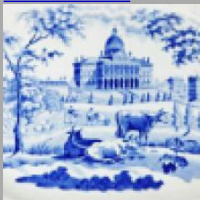

[enlarge \[+\]](#)

**Description:**

An earthenware platter printed in light blue in the Italian Scenery pattern.

[BACK TO CATALOG INDEX](#)

Printing in a single color on earthenware and stoneware 1850-1900

[View All](#)

Landscapes and Waterscapes

[View All](#)

Examples by Maker

[View All](#)

Print Type Indexd

[View All](#)