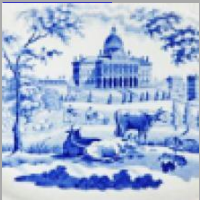

Date

1883

Dimensions

- Length: 14.38 in (36.53 cm)
- Width: 11.50 in (29.21 cm)

Maker

Edge Malkin & Co.

**Maker's Mark:**

Printed  
[enlarge \[+\]](#)

**Description:**

This Aesthetic period earthenware platter is printed in a dark blackish green. The pattern name, Tonquin, is printed on the back along with a registration mark.

[BACK TO CATALOG INDEX](#)

Printing in a single color on earthenware and stoneware 1850-1900

[View All](#)

Landscapes and Waterscapes

[View All](#)

Examples by Maker

[View All](#)

Print Type Index

[View All](#)