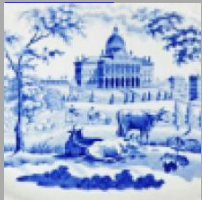

Date

1883

Dimensions

- Length: 14.38 in (36.53 cm)
- Width: 11.50 in (29.21 cm)

Maker

Edge Malkin & Co.

Maker's Mark:

Printed
[enlarge \[+\]](#)

Description:

This Aesthetic period earthenware platter is printed in a dark blackish green. The pattern name, Tonquin, is printed on the back along with a registration mark.

[BACK TO CATALOG INDEX](#)

Printing in a single color on earthenware and stoneware 1850-1900

[View All](#)

Landscapes and Waterscapes

[View All](#)

Examples by Maker

[View All](#)

Print Type Indexd

[View All](#)