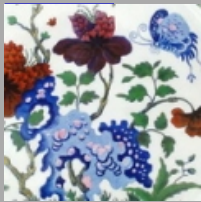

[enlarge](#) [\[+\]](#)

Description:

A molded ironstone dessert dish printed in blue underglaze with enameling overglaze in the Turner Willow pattern. The measurements are 9.5 x 8.125 inches. The printed and impressed mark is ca. 1845+.

[BACK TO CATALOG INDEX](#)

Printing in a single color on earthenware and stoneware 1820-1850

[View All](#)

Chinese, Asian and Other Exotic Themes

[View All](#)

Examples by Maker

[View All](#)

Printed & Painted