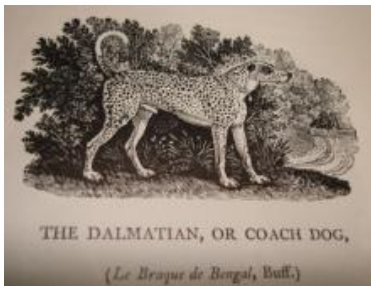

Source

[enlarge](#) [+]

Source Description:

The Dalmation or Coach Dog was copied from The General History of Quadrupeds by Thomas Bewick, 1790. Bewick was also the artist and wood block engraver.

Shape Type

Dinner & Dessert Wares

Pattern Type

Animals

Date

1825-1830

Dimensions

- Diameter: 6.12 in (15.54 cm)

Maker

John Hall (& Sons)

Maker's Mark:

Printed

[enlarge](#) [+]

Description:

An earthenware plate printed in blue with The Dalmatian or Coach Dog pattern. It is also known as the Spotted Dog. The animals in the cartouches are clockwise from the top: The Ichneumon, The Weasel, and The Pine-Weasel or Yellow Breasted Martin from The General History of Quadrupeds by Thomas Bewick, 1790.

[BACK TO CATALOG INDEX](#)

Printing in a single color on earthenware and stoneware 1820-1850

[View All](#)