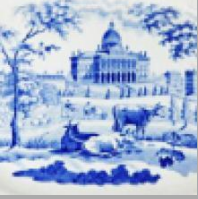

Landscapes and Waterscapes

[View All](#)